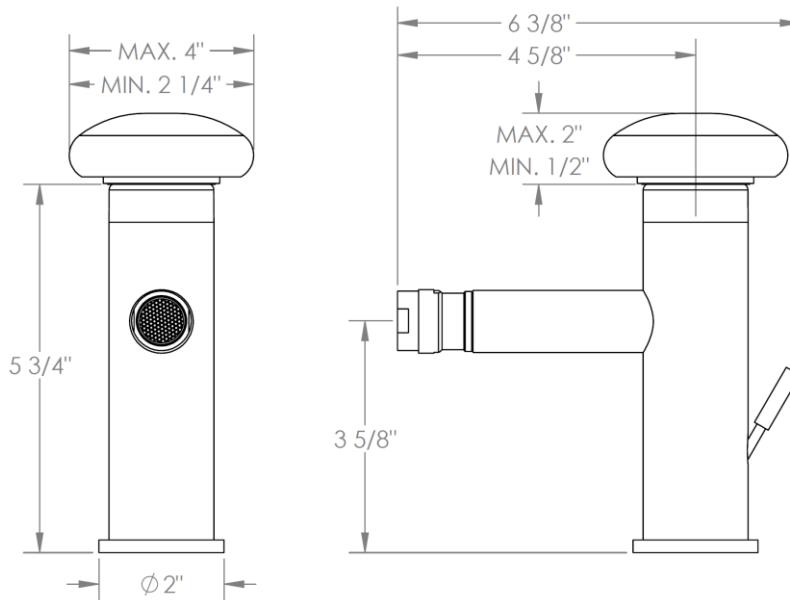

36-4.1-BL1

Deck Mounted Bidet Monoblock
Includes MPU7 pop-up drain

Meets the applicable requirements of ASME A112.18.1-2005/CSA B125.1-05, entitled "Plumbing Supply Fittings"

WATERMARK DESIGNS 8/27/2018

350 Dewitt Ave Brooklyn NY 11207 USA T 718 257 2800 F 718 257 2144 info@watermark-designs.com

36-4.1-WM

Deck Mounted Bidet Monoblock
Includes MPU7 pop-up drain

Meets the applicable requirements of ASME A112.18.1-2005/CSA B125.1-05, entitled "Plumbing Supply Fittings"

WATERMARK DESIGNS 9/4/2018

36-4.1-CM

Deck Mounted Bidet Monoblock
Includes MPU7 pop-up drain

Meets the applicable requirements of ASME A112.18.1-2005/CSA B125.1-05, entitled "Plumbing Supply Fittings"

WATERMARK DESIGNS 8/27/2018

350 Dewitt Ave Brooklyn NY 11207 USA T 718 257 2800 F 718 257 2144 info@watermark-designs.com