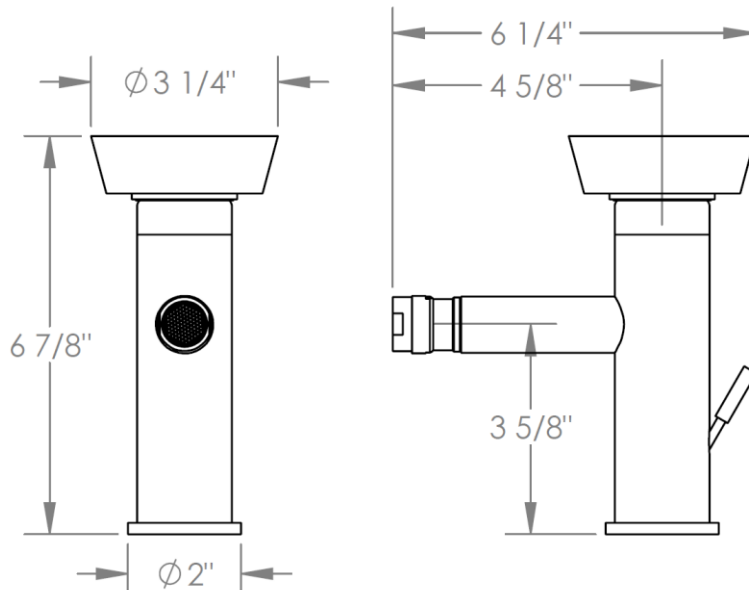

36-4.1-BL1

Deck Mounted Bidet Monoblock
Includes MPU7 pop-up drain

Meets the applicable requirements of ASME A112.18.1-2005/CSA B125.1-05, entitled "Plumbing Supply Fittings"

WATERMARK DESIGNS 8/27/2018

350 Dewitt Ave Brooklyn NY 11207 USA T 718 257 2800 F 718 257 2144 info@watermark-designs.com

36-4.1-WM

Deck Mounted Bidet Monoblock
Includes MPU7 pop-up drain

Meets the applicable requirements of ASME A112.18.1-2005/CSA B125.1-05, entitled "Plumbing Supply Fittings"

WATERMARK DESIGNS 9/4/2018

36-4.1-CM

Deck Mounted Bidet Monoblock
Includes MPU7 pop-up drain

Meets the applicable requirements of ASME A112.18.1-2005/CSA B125.1-05, entitled "Plumbing Supply Fittings"

WATERMARK DESIGNS 8/27/2018

350 Dewitt Ave Brooklyn NY 11207 USA T 718 257 2800 F 718 257 2144 info@watermark-designs.com