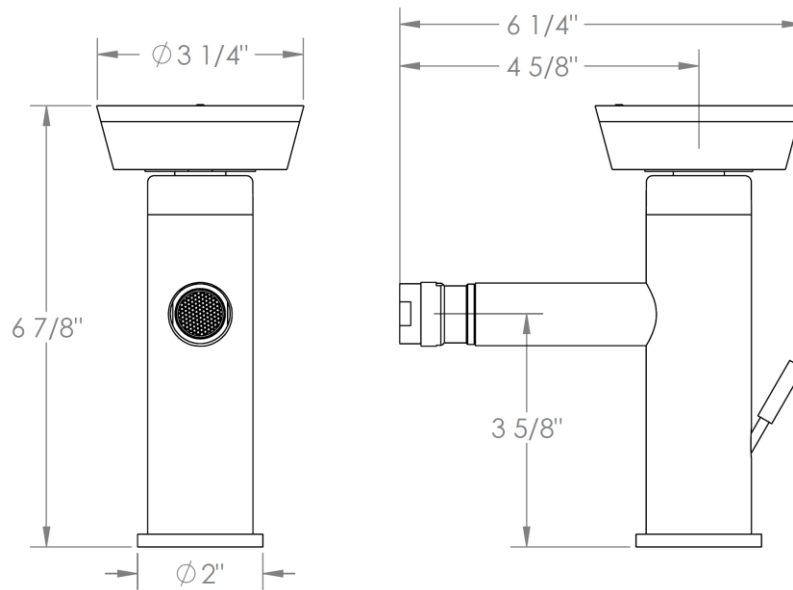

36-4.1-BL1

Deck Mounted Bidet Monoblock
Includes MPU7 pop-up drain

Meets the applicable requirements of ASME A112.18.1-2005/CSA B125.1-05, entitled "Plumbing Supply Fittings"

WATERMARK DESIGNS 8/27/2018

350 Dewitt Ave Brooklyn NY 11207 USA T 718 257 2800 F 718 257 2144 info@watermark-designs.com

36-4.1-WM

Deck Mounted Bidet Monoblock
Includes MPU7 pop-up drain

Meets the applicable requirements of ASME A112.18.1-2005/CSA B125.1-05, entitled "Plumbing Supply Fittings"

WATERMARK DESIGNS 9/4/2018

36-4.1-CM

Deck Mounted Bidet Monoblock
Includes MPU7 pop-up drain

Meets the applicable requirements of ASME A112.18.1-2005/CSA B125.1-05, entitled "Plumbing Supply Fittings"

WATERMARK DESIGNS 8/27/2018

350 Dewitt Ave Brooklyn NY 11207 USA T 718 257 2800 F 718 257 2144 info@watermark-designs.com